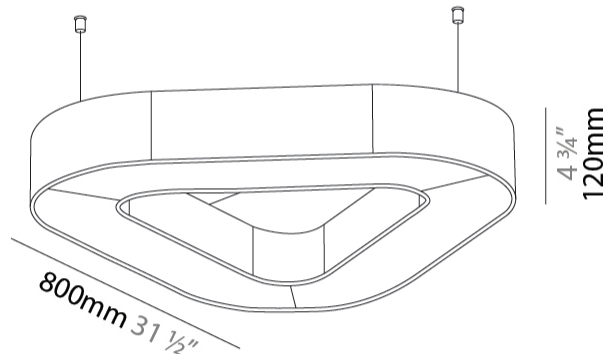

GENERAL

Series: Victory Acoustic
Partner: Prolicht
Division: Architectural
Installation: Suspension
Product Type: Acoustic
Mounting Location: Ceiling
Light Distribution: Direct

PHYSICAL

Shape: Round
Length (mm): 800
Length (in): 31 1/2
Width (mm): 752
Width (in): 29 5/8
Height (mm): 120
Height (in): 4 3/4

Diffuser: [PMMA - Opal / Micro-Prism](#)
Fixture Finish: [SSR / BKV / CWI / CRY / HAB / UFT / ITA / RUA / FTG / MYG / LOD / PUS / FRO / FUP / KIA / POP / BLS / SPG / MEY / GOH / CHC / COM / ABZ / JAG / OBR / MOS / ROR](#)

Acoustic Finish: [SFW / CYW / SEE / SYN / MTS / PMB / TTN / CYB / STO / DPE / BES / SHB / ARE / ANE / VRD / CRF](#)

Fixture Material: Aluminum
Primary Material: Acoustic
Cable Details: [2000mm / 78 3/4" or 6000mm / 236 1/4" Transparent Cable](#)

ELECTRICAL

Lamp Type: LED (Zhaga Standard)
Input Wattage (W): 29.4
Total Output Wattage (W): 26.3
Dimming: [Non-Dimmable](#)
Driver Included: Yes
Driver Location: Integrated
Driver Type: Constant Current - Universal
Driver Class: Class 2
Input Voltage (V): 120 - 277

LED

Color Temperature (°K): [2700 / 3000 / 3500 / 4000](#)
Max. Delivered Lumen (lm): 2489 / 2577 / 3025 / 2640
Nominal Lumen (lm): 3830 / 3964 / 4655 / 4030
CRI: >90 CRI
Lamp Life (hrs): 50000

OPTICAL

RATINGS AND CERTIFICATIONS

Certified By: CSA Certified to UL and CSA Standards
IP rating: IP20